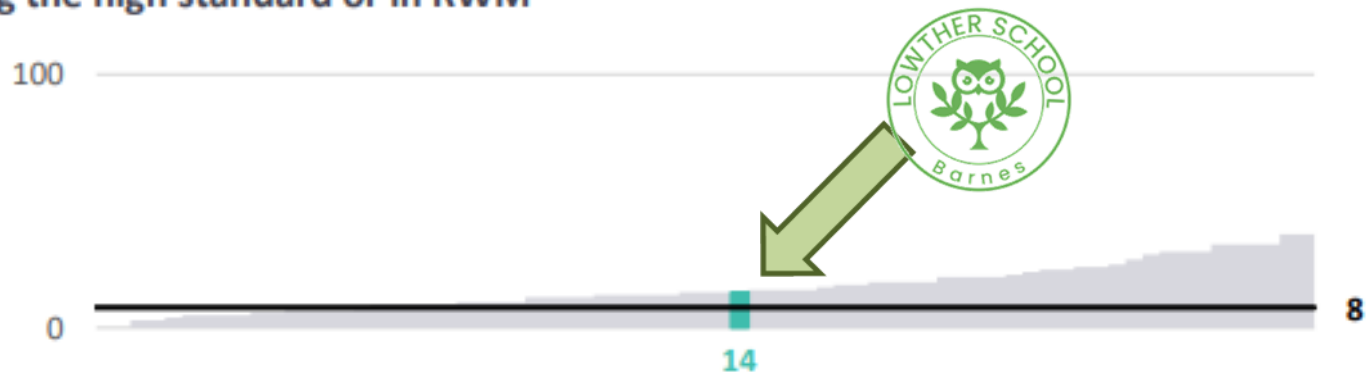

LBR 89%

National = national average

RBK = Kingston Borough average

LBR = Richmond Borough average.

Note: Richmond is the top attaining borough nationally.

nursery **Lowther** Primary School

"We Love learning at Lowther"

Year 1 Phonics Results

Phonics average score

Number of pupils = 39

Key Stage 2 Results: Attainment

Key Stage 2

Proportion achieving the high standard or in RWM

14%

National	8%
RBK	13%
LBR	17%

National = national average
RBK = Kingston Borough average
LBR = Richmond Borough average.
Note: Richmond is the top attaining borough nationally.

nursery **Lowther** Primary School

"We Love learning at Lowther"