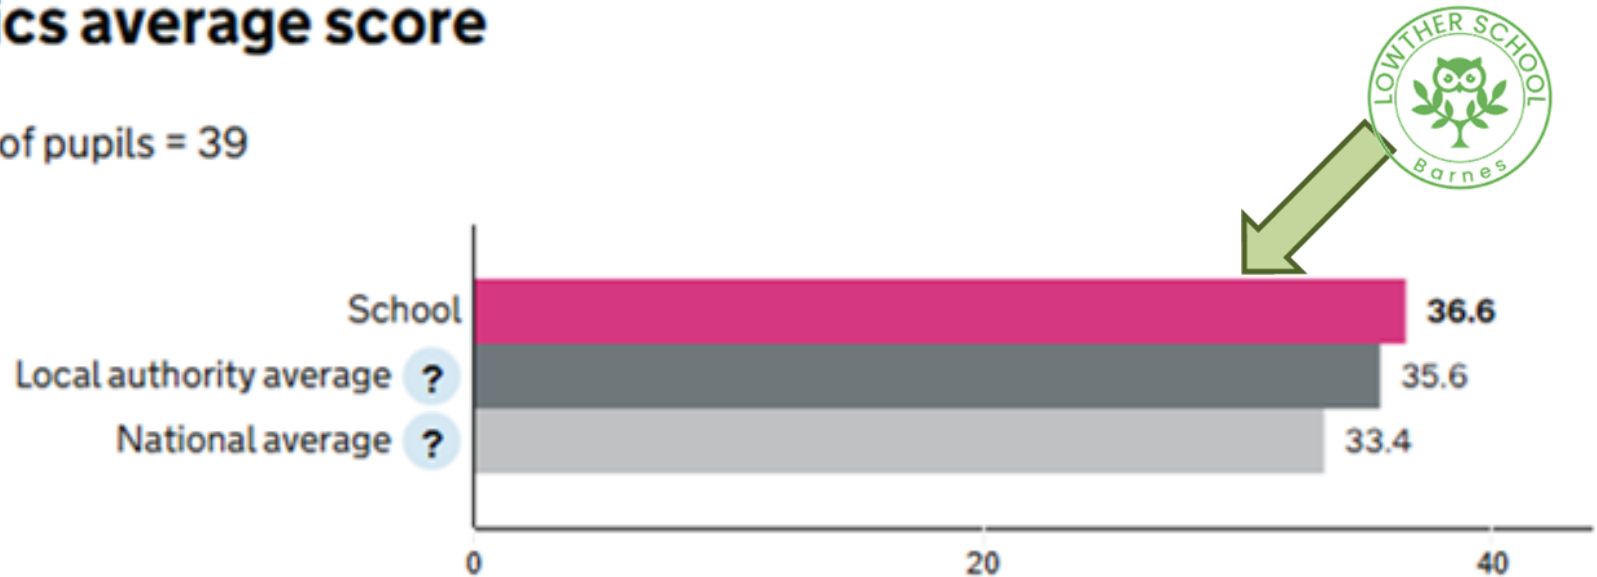

LBR 89%

National = national average

RBK = Kingston Borough average

LBR = Richmond Borough average.

Note: Richmond is the top attaining borough nationally.

nursery **Lowther** Primary School

"We Love learning at Lowther"

Year 1 Phonics Results

Phonics average score

Number of pupils = 39

Key Stage 2 Results: Attainment

Key Stage 2

Proportion achieving the high standard or in RWM

14%

National	8%
RBK	13%
LBR	17%

National = national average
RBK = Kingston Borough average
LBR = Richmond Borough average.
Note: Richmond is the top attaining borough nationally.

nursery **Lowther** Primary School

"We Love learning at Lowther"