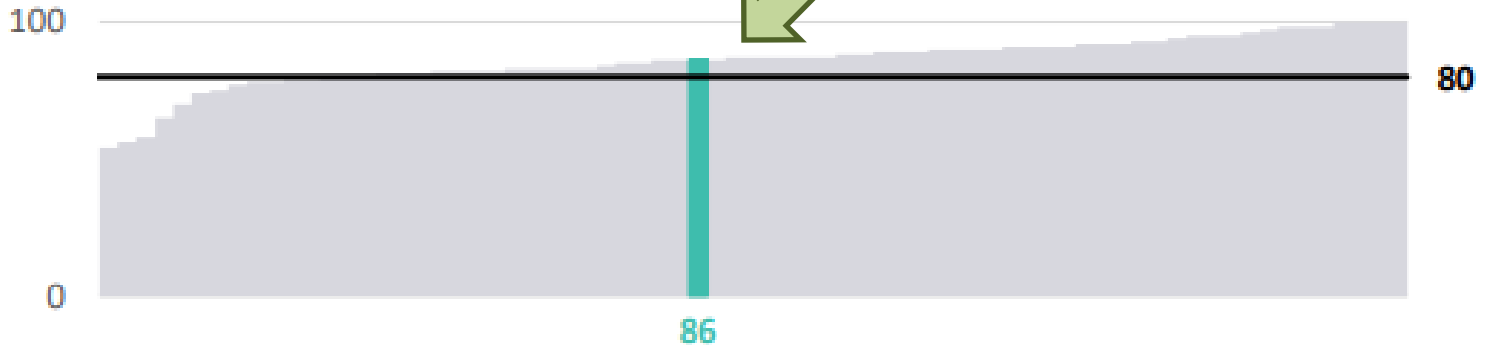

nursery **Lowther** Primary School

"We Love learning at Lowther"

Year 1 Phonics Results

Y1 Phonics Screening Check

Proportion achieving the expected standard

86%

National 80%

RBK 82%

LBR 89%

National = national average

RBK = Kingston Borough average

LBR = Richmond Borough average.

Note: Richmond is the top attaining borough nationally.

nursery **Lowther** Primary School

"We Love learning at Lowther"