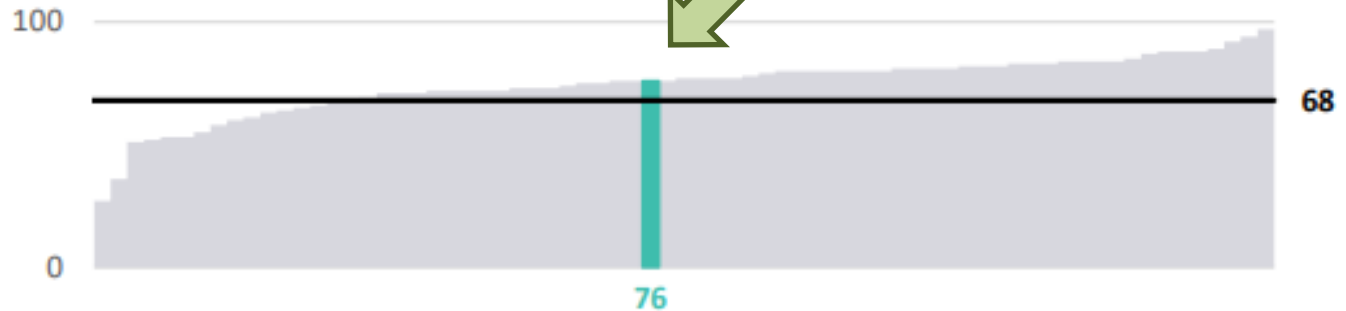

Early Years Results

Early Years Foundation Stage Profile Proportion achieving a good level of development

76%

National	68%
RBK	72%
LBR	77%

National = national average
 RBK= Kingston Borough average
 LBR = Richmond Borough average.
 Note: Richmond is the top attaining borough nationally.