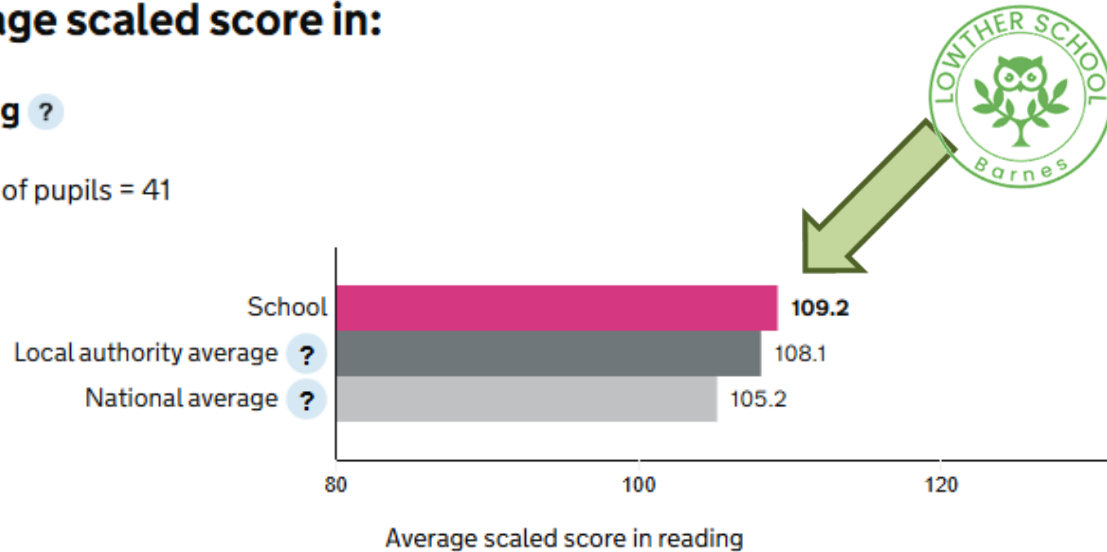

Key Stage 2 Results: Attainment

Percentage of children attaining the **expected standard** in each subject

Percentage of children attaining the **higher standard** in each subject

Key Stage 2 Results: Attainment

Reading, writing and maths combined

Percentage of pupils achieving the expected standard or higher ?

Number of pupils = 41

Key Stage 2 Results: Attainment

Average scaled score in:

Reading ?

Number of pupils = 41

[Explore data in detail](#)

[View pupil breakdown](#)

Maths ?

Number of pupils = 41