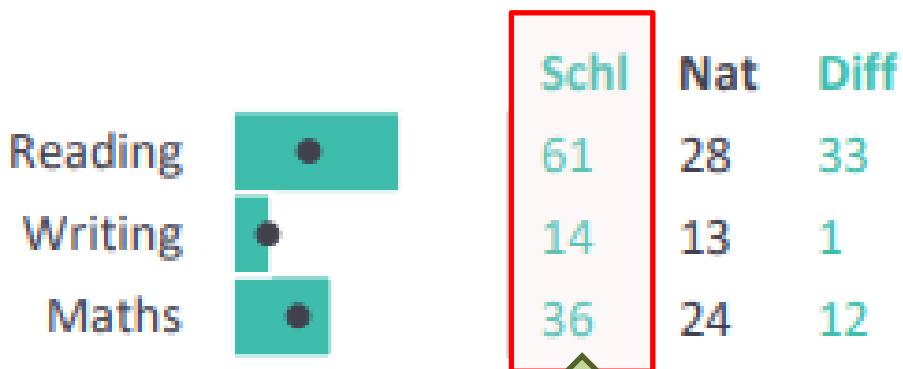

Percentage of children attaining the **higher standard** in each subject