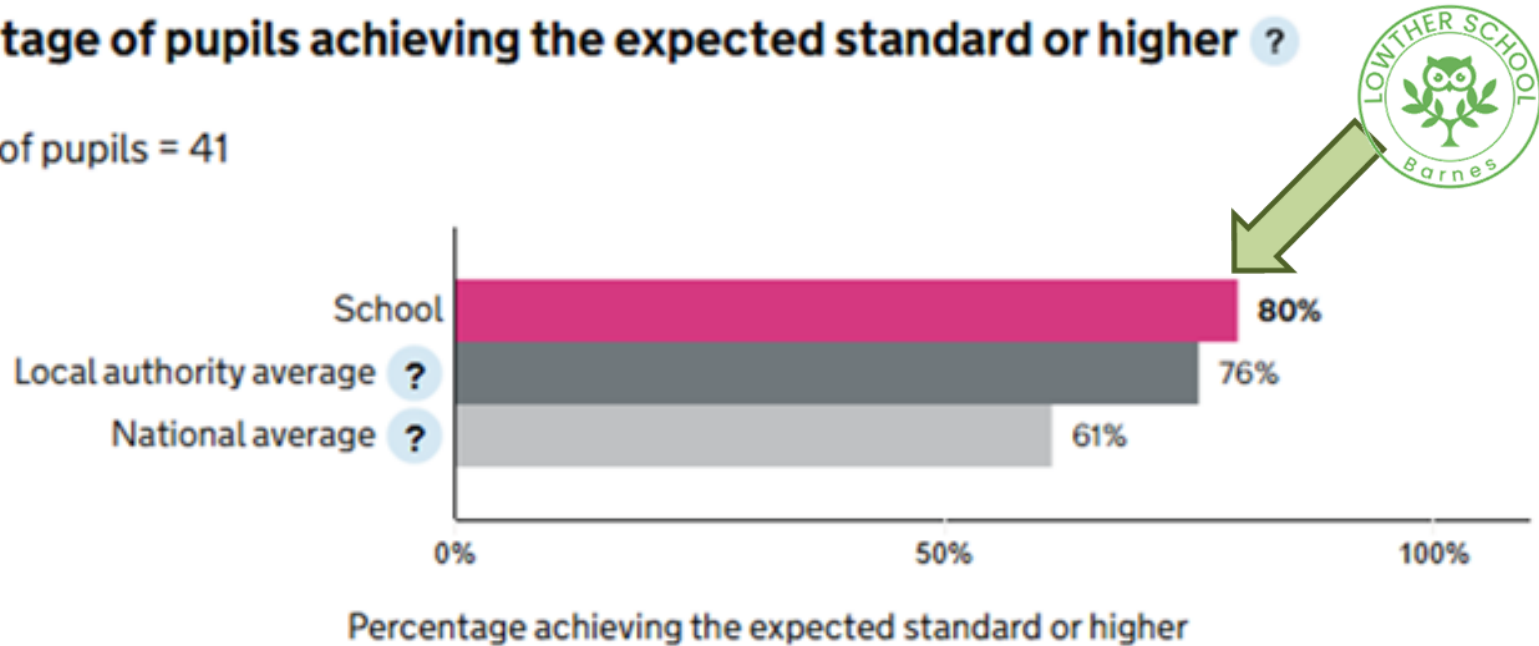

Key Stage 2 Results: Attainment

Reading, writing and maths combined

Percentage of pupils achieving the expected standard or higher ?

Number of pupils = 41