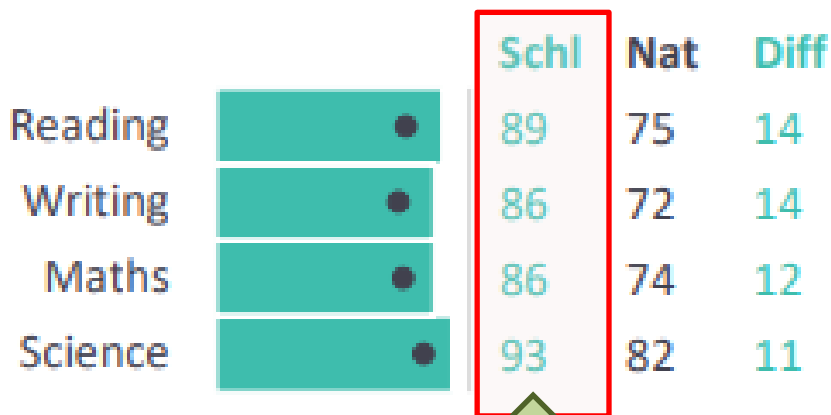

Key Stage 2 Results: Attainment

Percentage of children attaining the **expected standard** in each subject